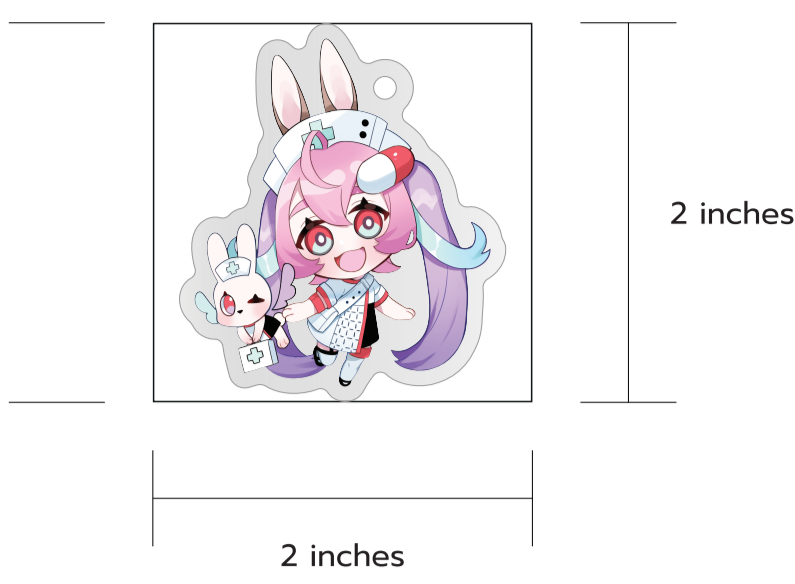

Design Example

Front

▶ Front Design

Draw your design directly in the template
 Draw the design to 100% scale
 Outline all designs including text (Except when embedding image data)
 When pasting an image, be sure to embed it
 For images, we recommend submitting at a resolution of 350 dpi or higher
 If you leave the transparent acrylic part outside the design, please make the transparent acrylic part at least 2mm thick

Back

▶ Backside Design (Only when choosing double-sided)

Draw your design directly in the template
 Draw the design to 100% scale
 Outline all designs including text (Except when embedding image data)
 When pasting an image, be sure to embed it
 For images, we recommend submitting at a resolution of 350 dpi or higher
 If you leave the transparent acrylic part outside the design, please make the transparent acrylic part at least 2mm thick