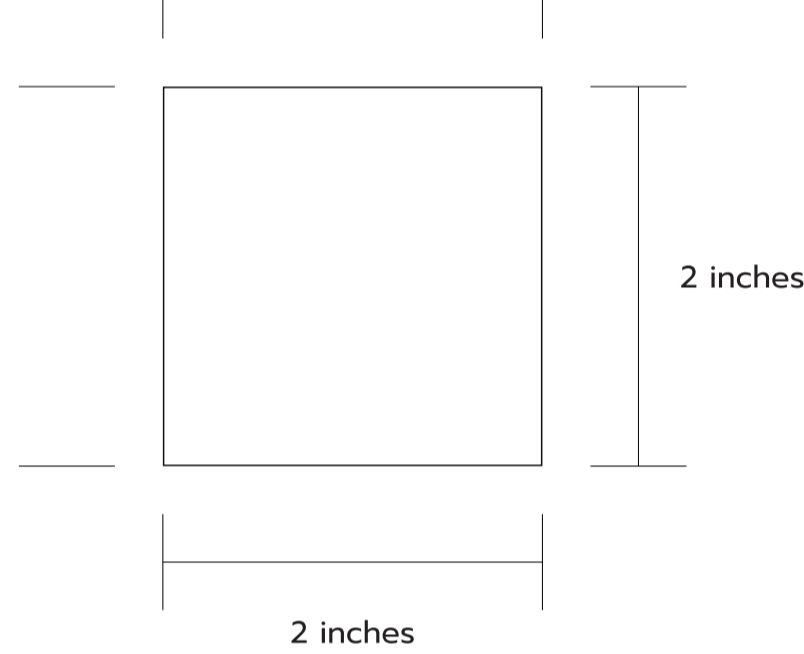

Design Template for Customer Use

Front