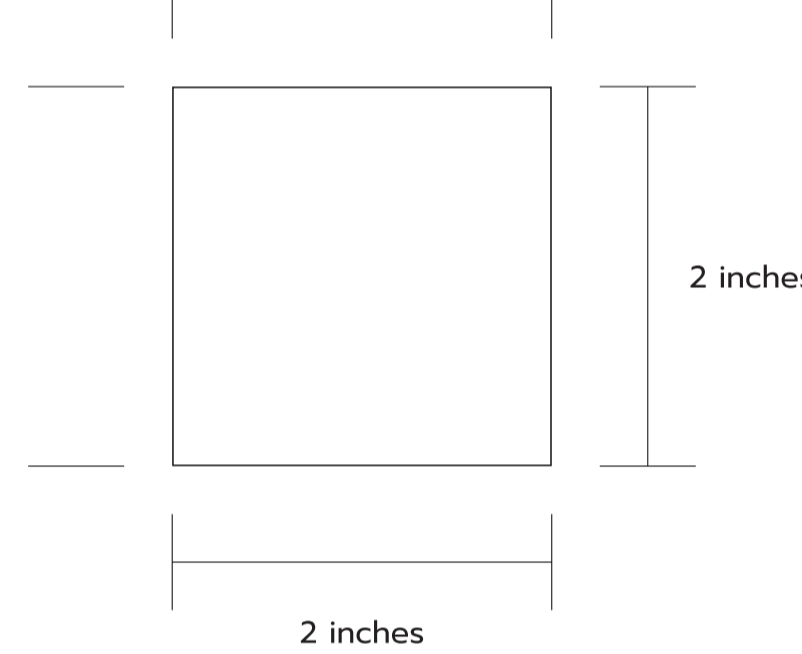

Back

▶ Backside Design (Only when choosing double-sided)

Draw your design directly in the template
 Draw the design to 100% scale
 Outline all designs including text (Except when embedding image data)
 When pasting an image, be sure to embed it
 For images, we recommend submitting at a resolution of 350 dpi or higher
 If you leave the transparent acrylic part outside the design, please make the transparent acrylic part at least 2mm thick

▶ Key Hole

The round key hole can be placed anywhere along the edge of the product

Design Template for Customer Use

Front

Back

Choose Your Attachment Type

lariat lanyard strap with lobster claw	rubber lariat lanyard strap with lobster claw	lariat lanyard strap with lobster claw and headphone jack	ball chain (silver)	ball chain (gold)	ball chain (red)	ball chain (blue)
ball chain (pink)	ball chain (green)	split ring with link chain (s)	split ring with link chain (m)	split ring with link chain (l)	split ring with swivel chain (s)	split ring with swivel chain (m)
split ring with swivel chain (l)	mini carabiner (silver)	mini carabiner (gold)	star carabiner (silver)	star carabiner (gold)	star carabiner (rose gold)	heart carabiner (silver)
heart carabiner (gold)	heart carabiner (rose gold)	shell carabiner (silver)	shell carabiner (gold)	shell carabiner (rose gold)	mini moon carabiner (silver)	mini moon carabiner (gold)
mini moon carabiner (rose gold)	cat carabiner (gold)	cat carabiner (rose gold)	cat head carabiner (silver)	cat head carabiner (gold)	cat head carabiner (rose gold)	d hook (gold)
d hook (rose gold)	d hook (red)	d hook (magenta)	d hook (light blue)	d hook (green)	d hook (white)	d hook (dusty rose)
d hook (yellow-green)	d hook (yellow)	d hook (pink)	cloud carabiner	sakura carabiner	black ring with fastener	strap hole (use to scale)
						hole