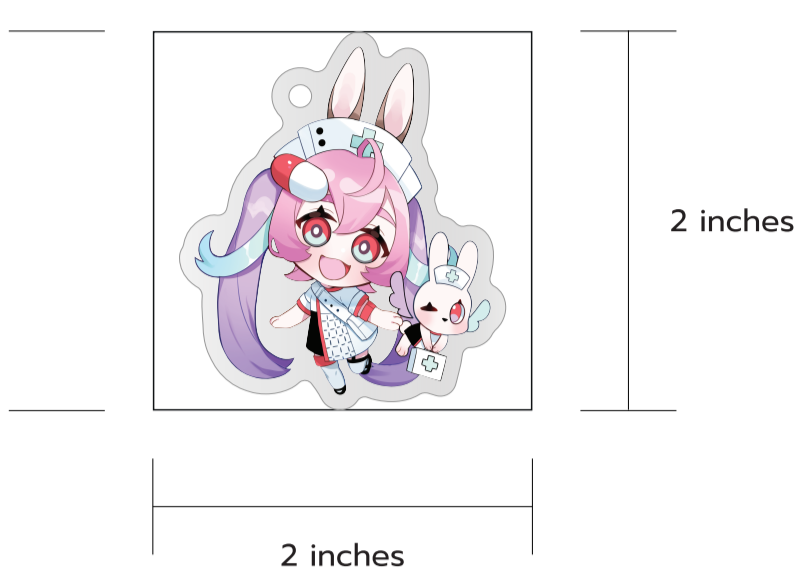

Design Example

Front

▶ Front Design

Draw your design directly in the template
 Draw the design to 100% scale
 Outline all designs including text (Except when embedding image data)
 When pasting an image, be sure to embed it
 For images, we recommend submitting at a resolution of 350 dpi or higher
 If you leave the transparent acrylic part outside the design, please make the transparent acrylic part at least 2mm thick

Back

▶ Backside Design (Only when choosing double-sided)

Draw your design directly in the template
 Draw the design to 100% scale
 Outline all designs including text (Except when embedding image data)
 When pasting an image, be sure to embed it
 For images, we recommend submitting at a resolution of 350 dpi or higher
 If you leave the transparent acrylic part outside the design, please make the transparent acrylic part at least 2mm thick